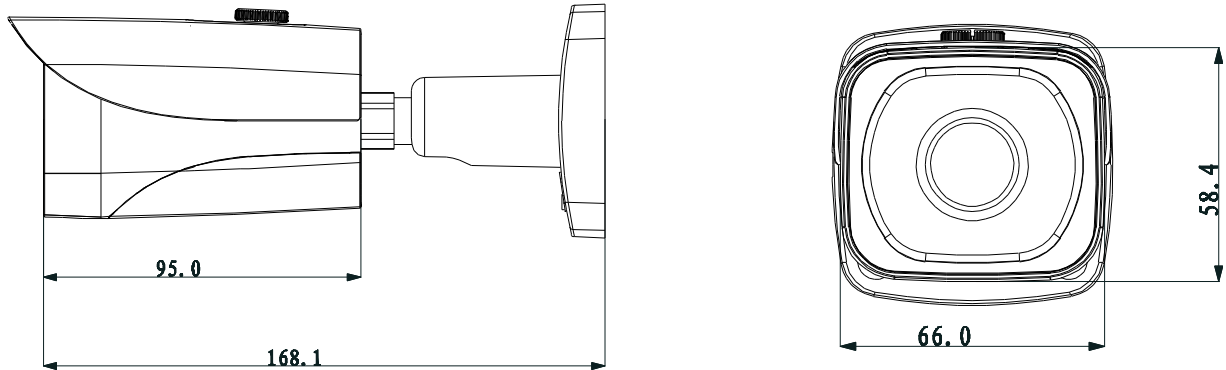

## Technical Specifications

<b>Model</b>	<b>DH-IPC-HFW4100E</b>	
<b>Camera</b>		
Image Sensor	1/3"1.3 Megapixel Progressive scan CMOS	
Effective Pixels	1280(H)×960(V)	
Scanning System	Progressive	
Electronic Shutter Speed	Auto/Manual, 1/3(4)~1/10000s	
Min. Illumination	0.01Lux/F1.2 (Color), 0.005Lux/F1.2(B/W);0Lux/F1.2(IR on)	
S/N Ratio	More than 50dB	
Video Output	N/A	
<b>Camera Features</b>		
Max. IR LEDs Length	30m	
Day/Night	Auto(ICR)/Color/B/W	
Backlight Compensation	BLC / HLC / DWDR	
White Balance	Auto/Manual	
Gain Control	Auto/Manual	
Noise Reduction	3D	
Privacy Masking	Up to 4 areas	
<b>Lens</b>		
Focal Length	3.6mm (6mm,8mm optional)	
Max Aperture	F1.8(F1.8,F1.8)	
Focus Control	Manual	
Angle of View	H:70°(46.5°/35°)	
Lens Type	Fixed lens	
Mount Type	Board-in Type	
<b>Video</b>		
Compression	H.264/MJPEG	
Resolution	1.3M(1280x960)/720P(1280×720)/D1(704×576/704×480)/CIF(352×288/352×240)	
Frame Rate	Main Stream	1.3M/720P(1 ~ 25/30fps)
	Sub Stream	D1/CIF(1 ~ 25/30fps)
Bit Rate	H.264: 32K ~ 8192Kbps	
<b>Audio</b>		
Compression	N/A	
Interface	N/A	
<b>Network</b>		
Ethernet	RJ-45 (10/100Base-T)	
Wi-Fi	N/A	
Protocol	IPv4/IPv6, HTTP, HTTPS, SSL, TCP/IP, UDP, UPnP, ICMP, IGMP, SNMP, RTSP, RTP, SMTP, NTP, DHCP, DNS, PPPOE, DDNS, FTP, IP Filter, QoS, Bonjour,	
ONVIF	ONVIF Profile S	
Max. User Access	20users	

## DH-IPC-HFW4100E

Smart Phone	iPhone, iPad, Android, Windows Phone
<b>Auxiliary Interface</b>	
Memory Slot	N/A
RS485	N/A
Alarm	N/A
PIR Sensor Range	N/A
<b>General</b>	
Power Supply	DC12V, PoE (802.3af)
Power Consumption	Max 5W
Working Environment	-20°C~+60°C, Less than 95% RH
Ingress Protection	IP66
Vandal Resistance	N/A
Dimensions	168.1mm×66mm×58.4mm
Weight	0.5kg

## Dimensions (mm)